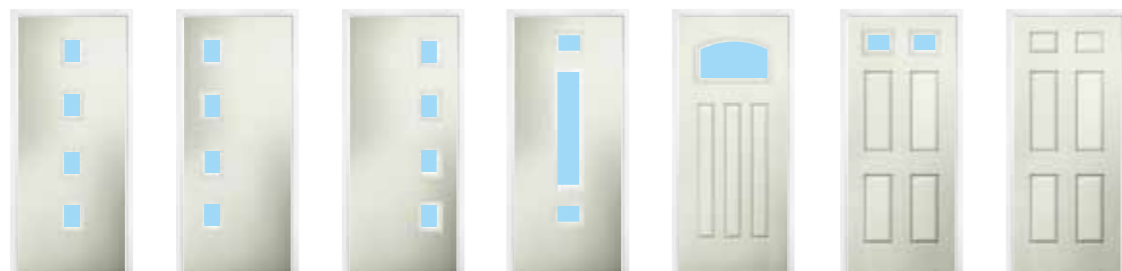

Platinum range - select a style

Page 34   Page 35   Page 35   Page 36   Page 38   Page 40   Page 41