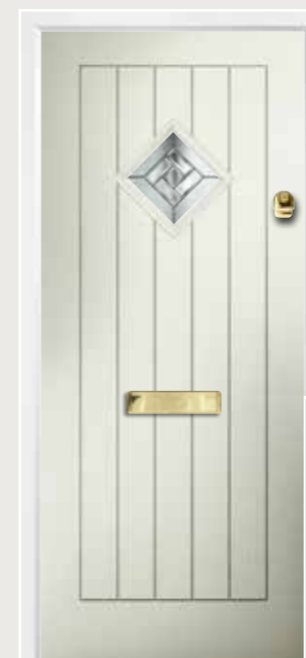

Door Colour: Blue
Glazing: Satin

Door Colour: Anthracite Grey
Glazing: Kensington

Highgrove Diamond

Door Colour: Green
Glazing: Richmond

Highgrove Diamond

Door Colour: Red
Glazing: Greenwich

Highgrove Diamond