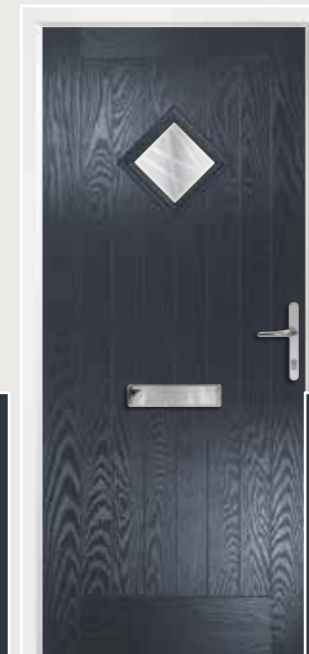

Door Colour: Anthracite Grey
Glazing: Richmond

Worcester Diamond