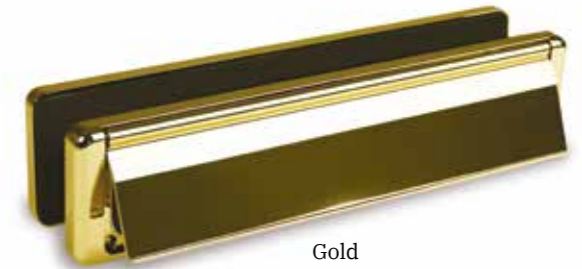

Available in:
White, brown,
Black.

SFS 2D-C Hinge

Available in: White, light brown,
rosewood, black, chrome, gold,
anthracite grey.

PREMIER PLUS RANGE

With a wider selection of colours and accessories our Premier Plus range will be a great addition to your door.

Handles

Urn Knockers

Horse tail knocker

Contemporary Knocker

Available in gold, silver, chrome, black, white, bronze, antique black.

Letter plates

Letters & numerals

DELUXE RANGE

Use these stainless steel products to add a real wow factor to your door. Available in polished gold or polished stainless steel and are particularly recommended for coastal applications.

Handles

Polished Gold