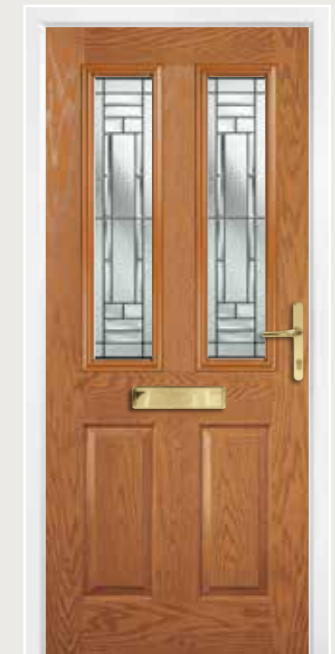

Door Colour: Antique Oak
Glazing: New Orleans