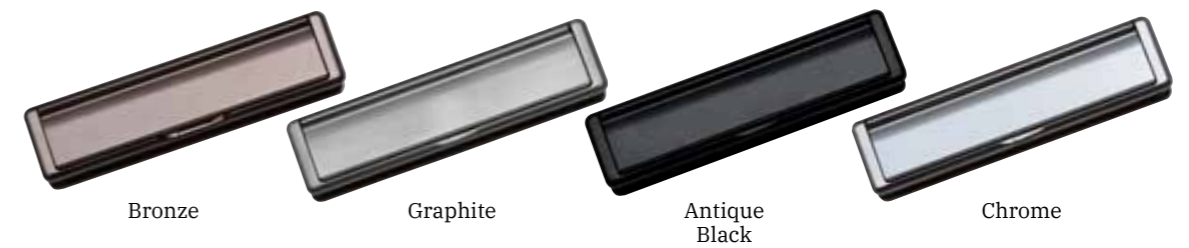

Available in:
White, brown,
Black.

SFS 2D-C Hinge

Available in: White, light brown,
rosewood, black, chrome, gold,
anthracite grey.

PREMIER PLUS RANGE

With a wider selection of colours and accessories our Premier Plus range will be a great addition to your door.

Handles

Urn Knockers

Horse tail knocker

Contemporary Knocker

Available in gold, silver, chrome, black, white, bronze, antique black.

Letter plates

Letters & numerals

DELUXE RANGE