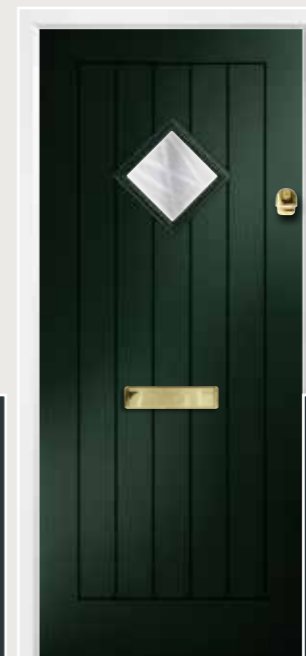

Door Colour: Green
Glazing: Richmond

Highgrove Diamond