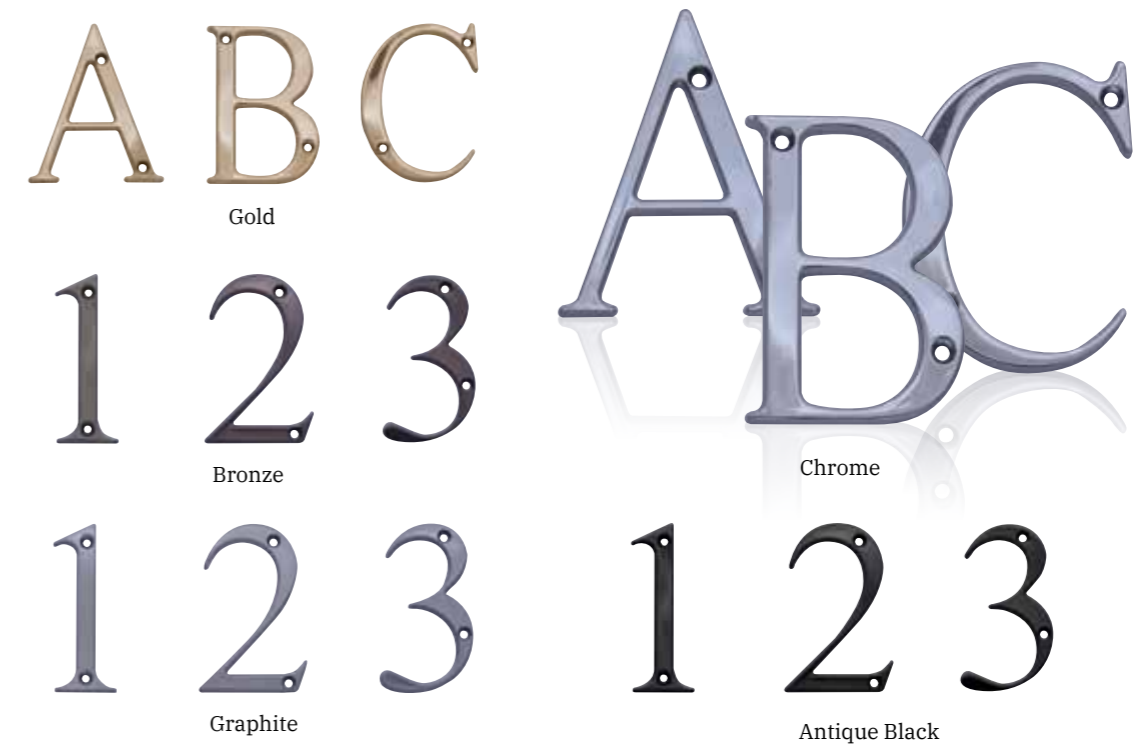

Available in:
White, brown,
Black.

SFS 2D-C Hinge

Available in: White, light brown,
rosewood, black, chrome, gold,
anthracite grey.

PREMIER PLUS RANGE

With a wider selection of colours and accessories our Premier Plus range will be a great addition to your door.

Handles

Urn Knockers

Horse tail knocker

Contemporary Knocker

Available in gold, silver, chrome, black, white, bronze, antique black.

Letter plates

Letters & numerals

DELUXE RANGE