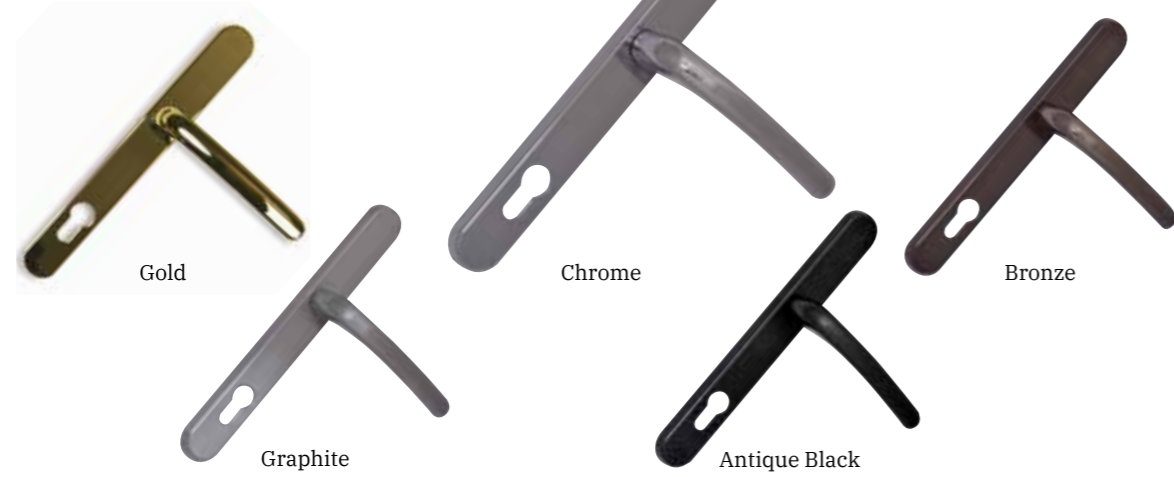

AS
STANDARD
ON ALL
DOORS

Handles

Urn Knockers

Urn knockers are also available with a viewer.

Letter plates

Letters & numerals

Hinge Range

Butt Hinge

Available in:
White, brown,
Black.

SFS 2D-C Hinge

Available in: White, light brown,
rosewood, black, chrome, gold,
anthracite grey.

PREMIER PLUS RANGE

With a wider selection of colours and accessories our Premier Plus range will be a great addition to your door.

Handles

Urn Knockers

Horse tail knocker

Contemporary Knocker

Available in gold, silver, chrome, black, white, bronze, antique black.

Letter plates

Letters & numerals

DELUXE RANGE