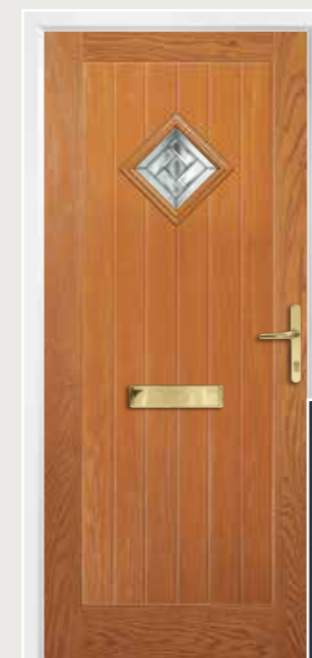

Door Colour: Antique Oak
Glazing: New Orleans

Worcester Diamond