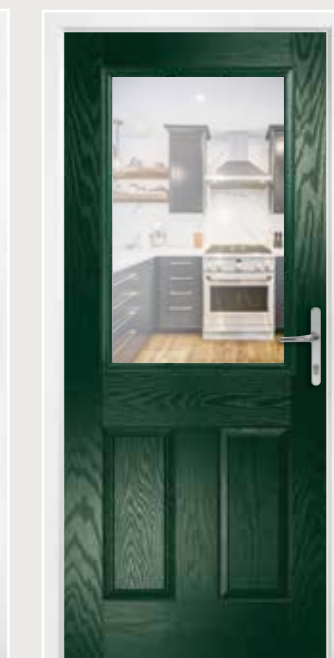

Door Colour: Green
Glazing: Clear