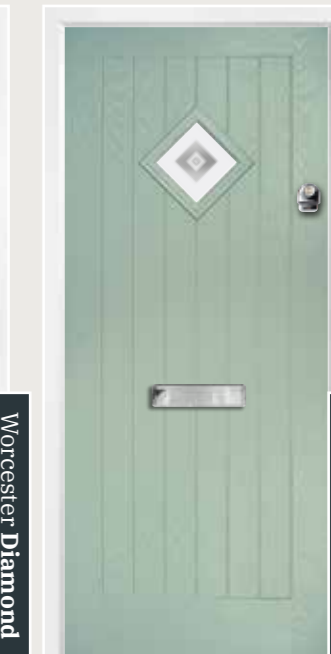

Door Colour: Chartwell Green
Glazing: Greenwich

Worcester Diamond