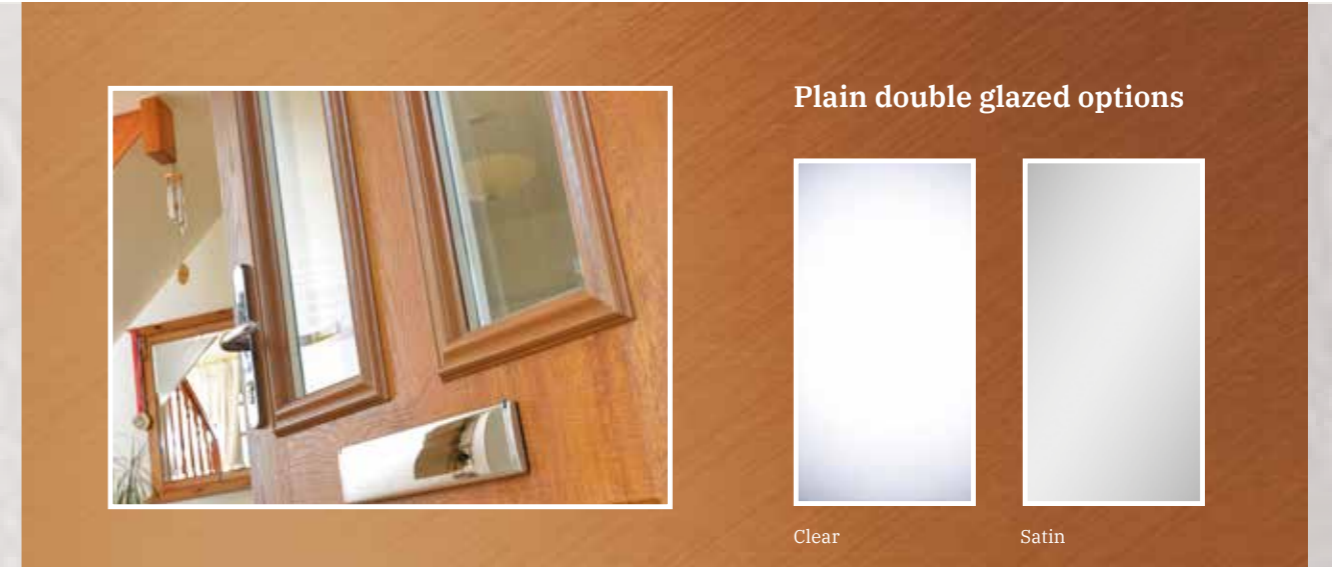

Diamond Range Pull bars

Supplied as a pair on Diamond

400mm 600mm 1200mm 1500mm

Platinum Range Pull bars

400mm 600mm 1200mm 1500mm

DIAMOND AND PLATINUM DOOR Patterned glass options

Plain double glazed options

Clear

Satin

Obscure glazed doors are available in a wide range of patterned glass options to meet your taste and privacy requirements. These can also be manufactured with safety glass where PAS24 security is required.