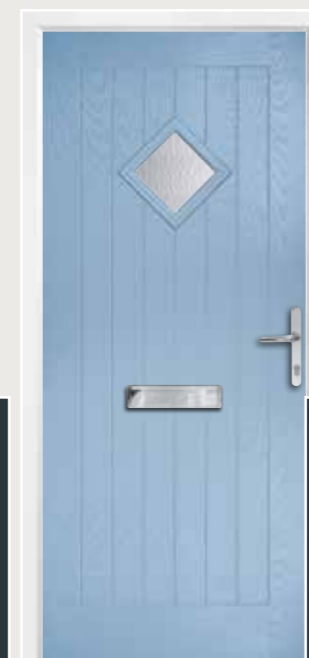

Worcester Diamond

Door Colour: Chartwell Green
Glazing: Greenwich

Worcester Diamond

Door Colour: Antique Oak
Glazing: New Orleans

Worcester Diamond

Door Colour: Rosewood
Glazing: Bullion

Worcester Diamond

Door Colour: Cotswold
Glazing: Obscure