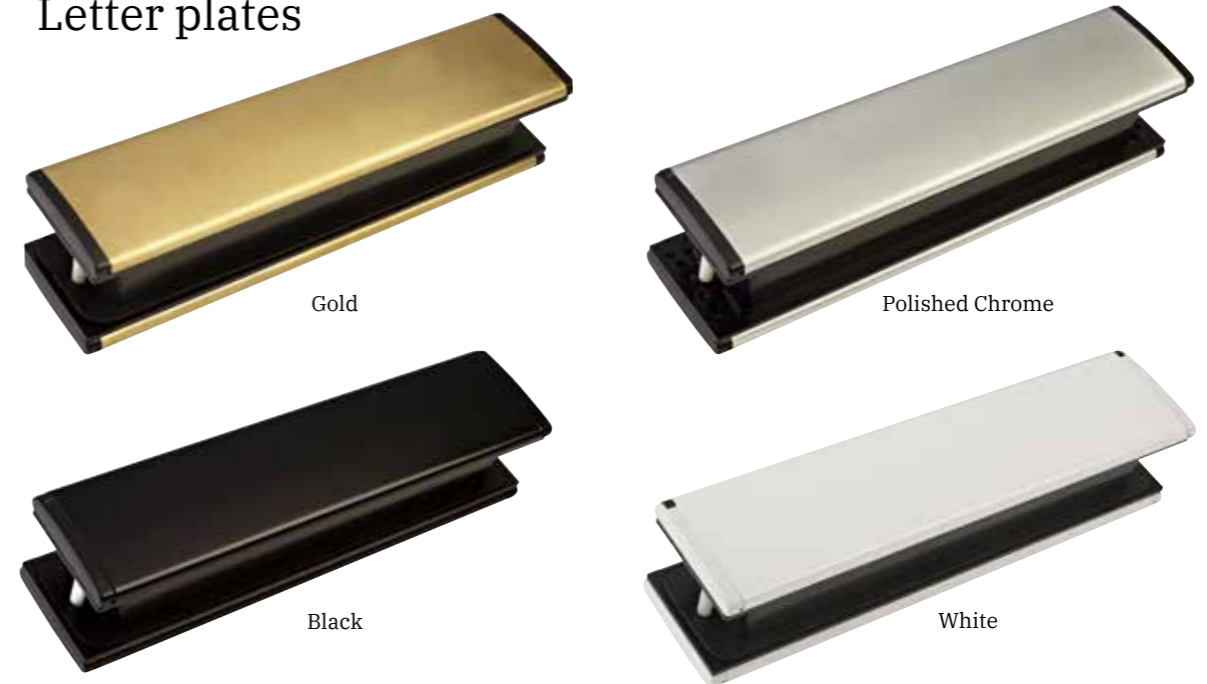

Once you have decided on your door style, colour and glass design you can really add the finishing touches with our stunning range of suited hardware.

Complement your door with; Handles, Pull bars, Knockers, Spy holes, Letter plates, Letters and numerals. Available in; Gold, Chrome, Black, White, Bronze, Graphite and Antique Black

Weather bars offered on all doors which helps protect the door during rain and snow storms. Weather bars are available to match the door colour.

PREMIER RANGE

Keeping things simple our Premier Range of furniture offer a great selection of entry level furniture.

AS
STANDARD
ON ALL
DOORS

Handles

Urn Knockers

Urn knockers are also available with a viewer.

Letter plates

Letters & numerals

Hinge Range

Butt Hinge

Available in:
White, brown,
Black.

SFS 2D-C Hinge

Available in: White, light brown,
rosewood, black, chrome, gold,
anthracite grey.

PREMIER PLUS RANGE

With a wider selection of colours and accessories our Premier Plus range will be a great addition to your door.