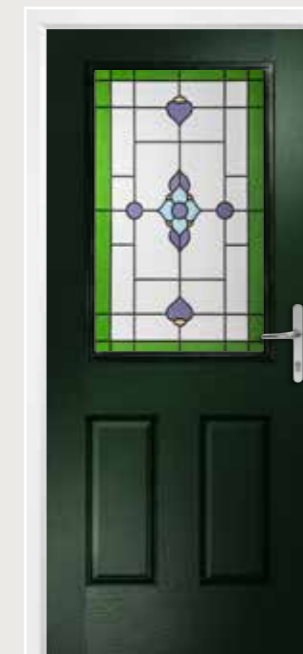

*Door Style also available as a Buckingham

Colour: Black
Glazing: Enclosed Blind

Door Colour: Anthracite Grey
Glazing: Kensington

Door Colour: Red
Glazing: Horizon

Door Colour: Black
Glazing: Elegance

Door Colour: Blue
Glazing: Linear