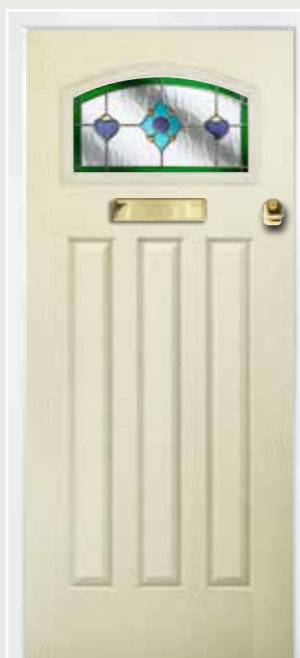

Door Colour: Chartwell Green
Glazing: Mayfair

Door Colour: White
Glazing: Kensington

Door Colour: Black
Glazing: Holborn

Door Colour: Anthracite Grey
Glazing: Zinc Star

Door Colour: Ice Cream
Glazing: Dorchester Green