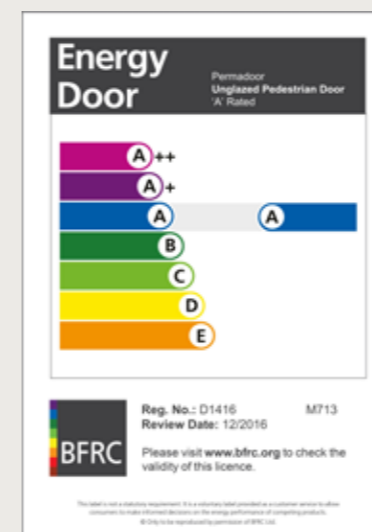

Energy efficiency

All Safedoor are assessed under a scheme by the British Fenestration Rating Council (BFRC) called the Door Set Energy Ratings Scheme (DSER).

This scheme follows a familiar rating system often found in common household items such as fridges and televisions. The scheme shows how energy efficient each door is on a sliding scale 'A++' rated being the highest achievable. This rating is increasingly important as it could reduce your heating bills significantly by less heat escaping through an ill fitting or thermally inefficient doorset.

Safedoor are designed and manufactured to provide the highest Door Set Energy Ratings (DSER), keeping your homes warm, cosy and draught free!