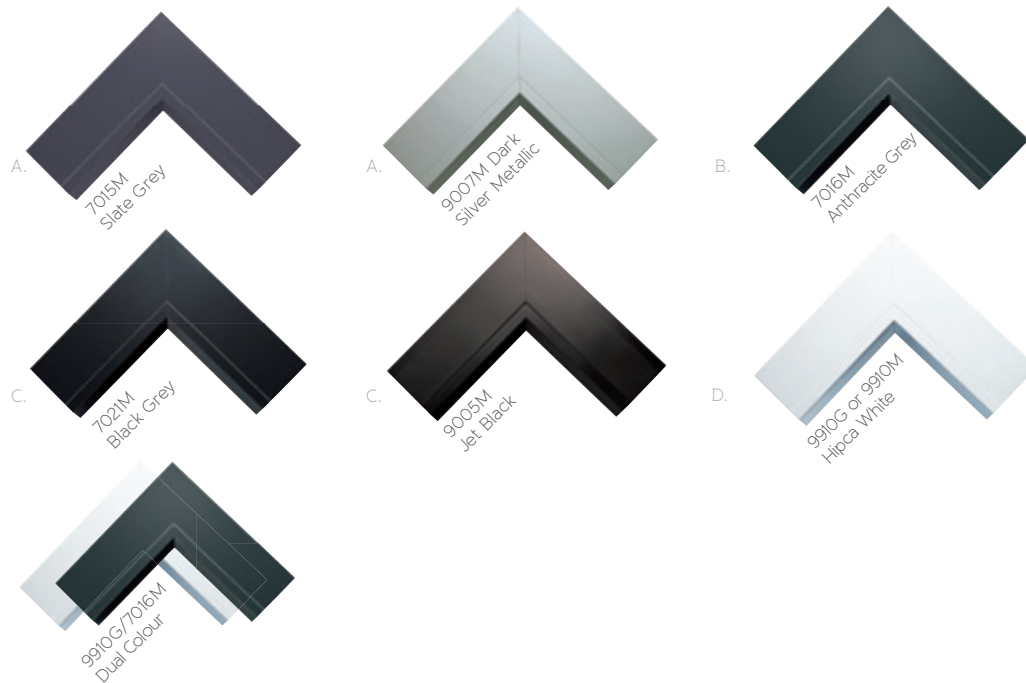

Popular colours...

Your personalisation options are virtually limitless with Origin. So much so that you're able to colour coordinate the seals and various gaskets to the frame or panel. To the right demonstrates the most popular colours and to assist with this, we've outlined the seal colours that they often go with.

If you select a panel from the Kensington Range in one of these colours, you'll benefit from receiving your doors on a 1-week lead time.*

Dual Colour:

9910G (Hipca White) in, 7016M (Anthracite Grey) out

Even the gasket and seal colour is your choice