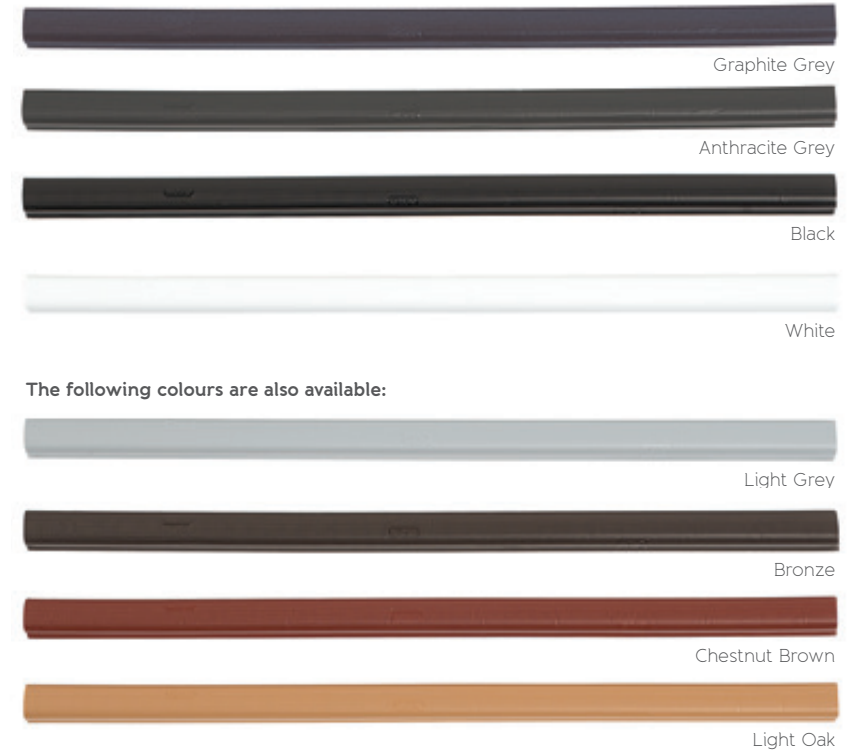

Door Colour	Recommended seal colour
A. 7015M and 9007M	Graphite Grey
B. 7016M	Anthracite Grey
C. 7021M and 9005M	Black
D. 9910G and 9910M	White

*Delivery will be made to your chosen Partner and their availability will dictate your installation date. Colours shown here may not be 100% representative. Visit your local showroom or contact Origin directly for physical samples.