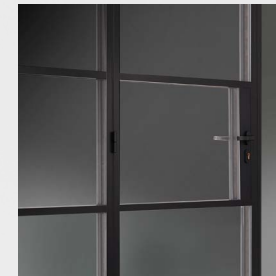

The Soho External Door, therefore, encapsulates the essence of one of the most iconic districts in the world and is synonymous with style and sophistication.

Industrial, modern, magnificent...

With sightlines of just 36mm, the Soho External Door ensures your home gets it all – expansive glass panels for maximum light, elite levels of security and remarkable aesthetics.